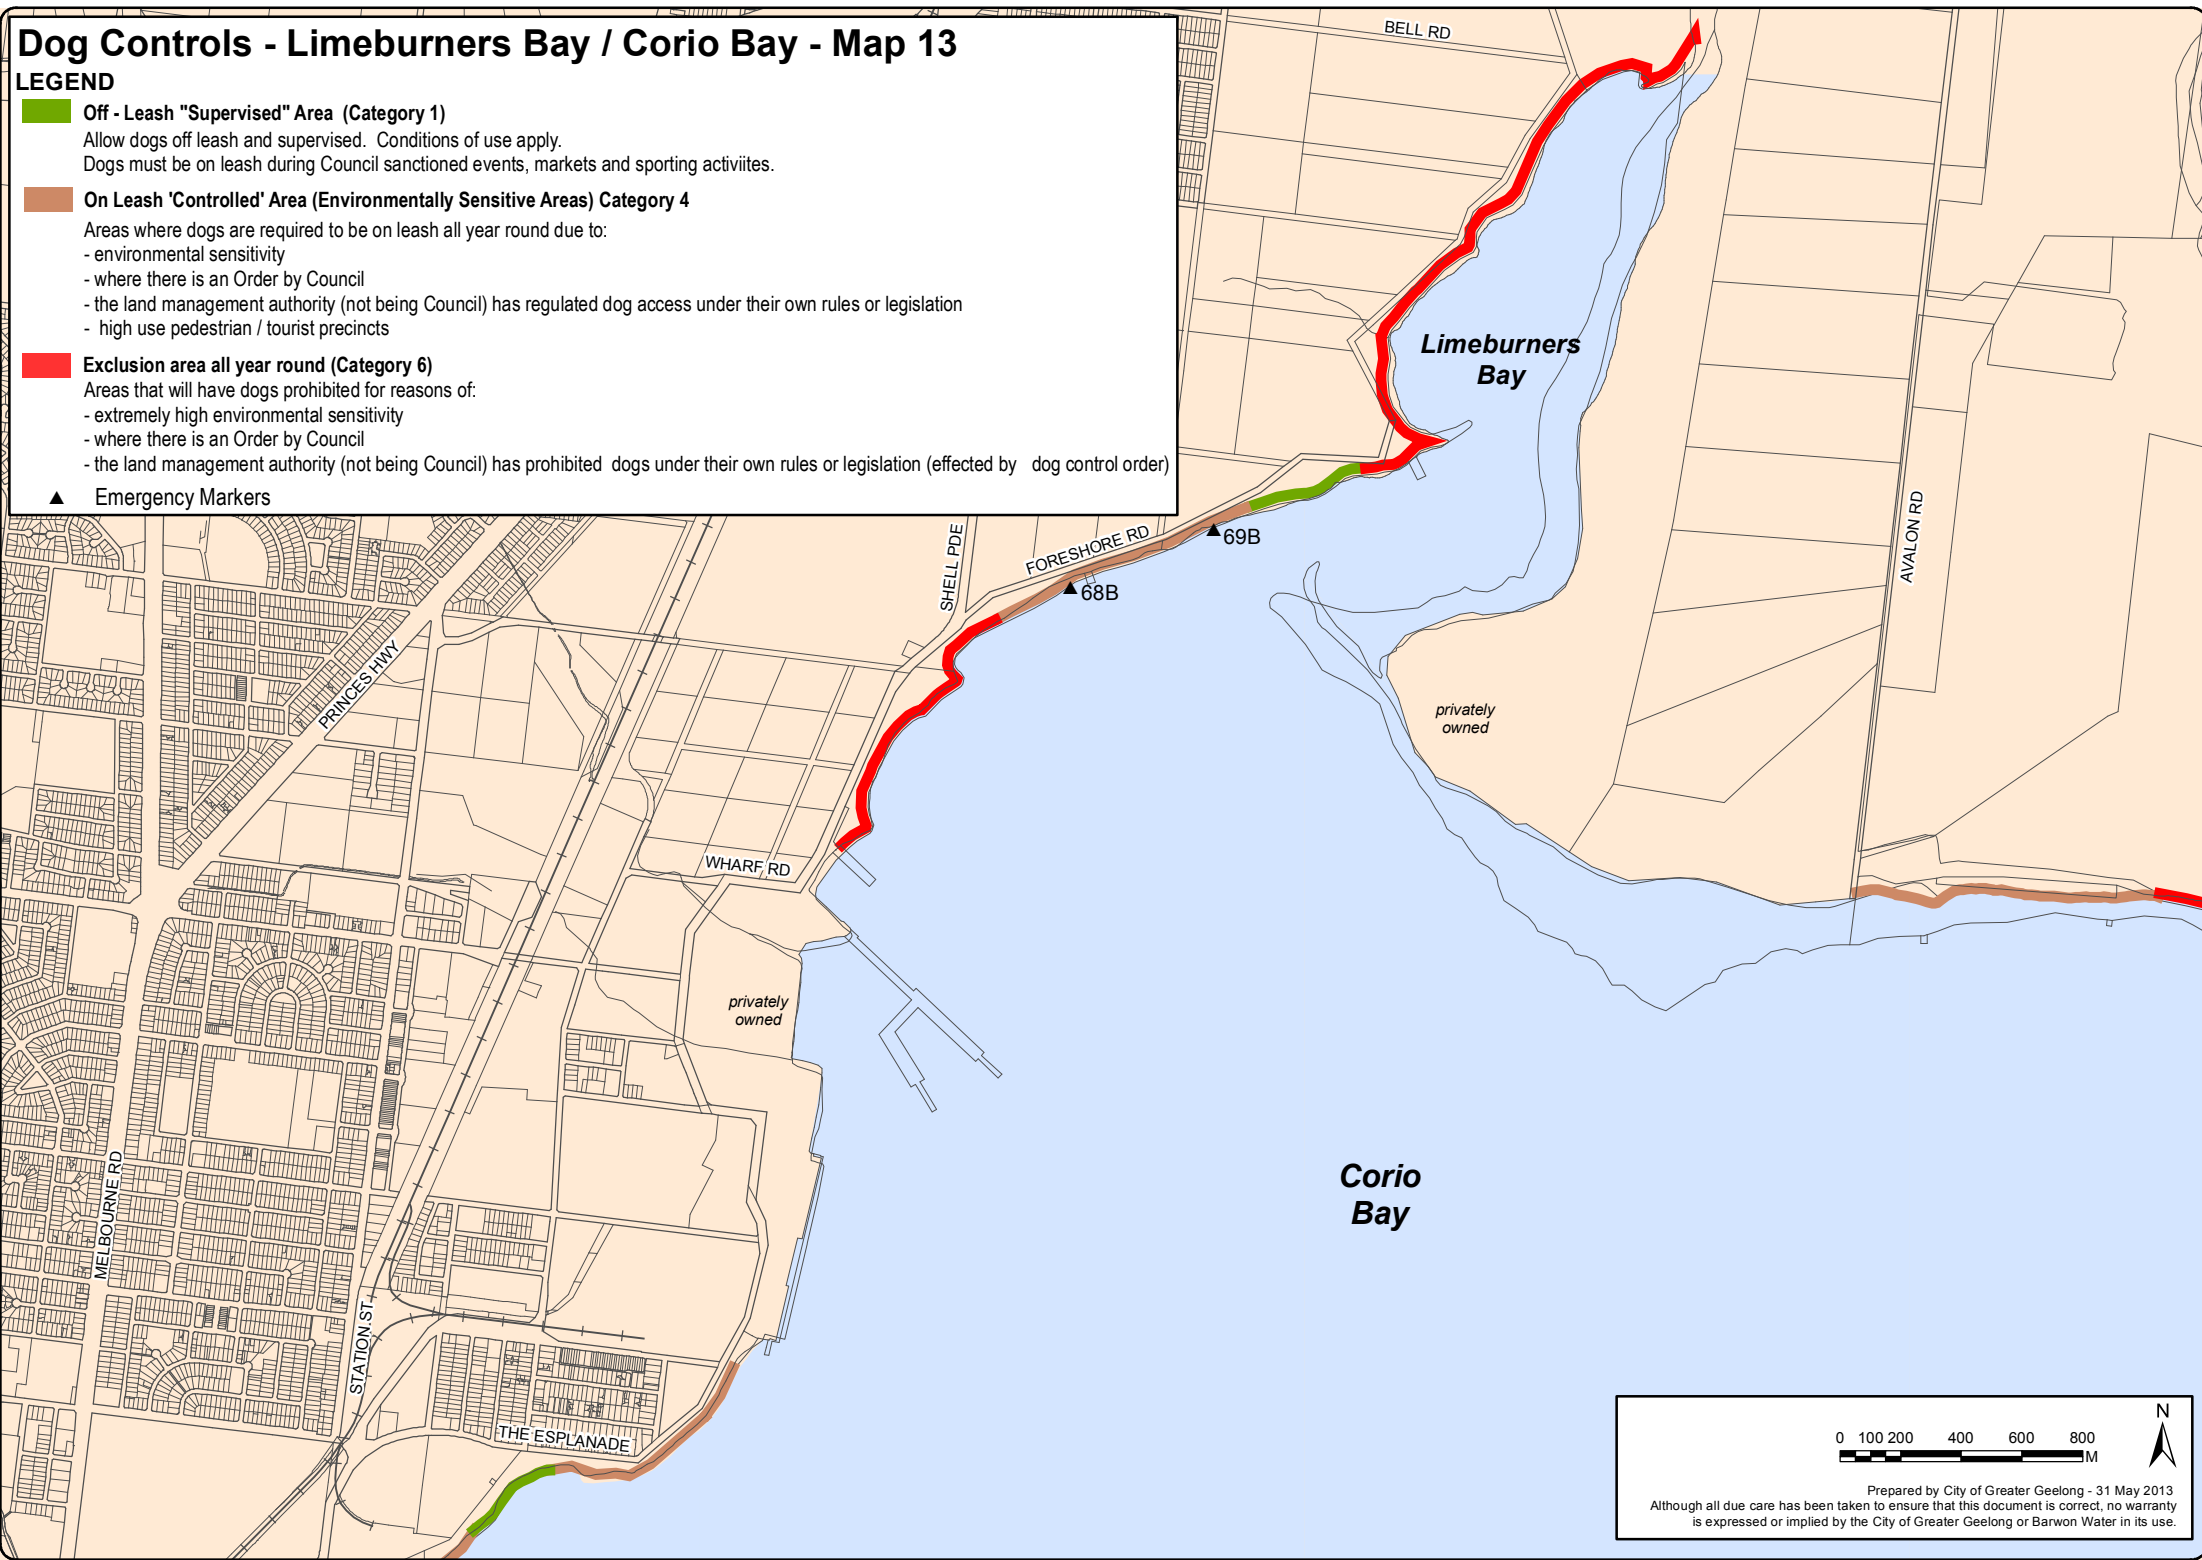

# Dog Controls - Limeburners Bay / Corio Bay - Map 13

## LEGEND

- Off - Leash "Supervised" Area (Category 1)**  
 Allow dogs off leash and supervised. Conditions of use apply.  
 Dogs must be on leash during Council sanctioned events, markets and sporting activities.
  
- On Leash 'Controlled' Area (Environmentally Sensitive Areas) Category 4**  
 Areas where dogs are required to be on leash all year round due to:
  - environmental sensitivity
  - where there is an Order by Council
  - the land management authority (not being Council) has regulated dog access under their own rules or legislation
  - high use pedestrian / tourist precincts
  
- Exclusion area all year round (Category 6)**  
 Areas that will have dogs prohibited for reasons of:
  - extremely high environmental sensitivity
  - where there is an Order by Council
  - the land management authority (not being Council) has prohibited dogs under their own rules or legislation (effected by dog control order)
  
- Emergency Markers**