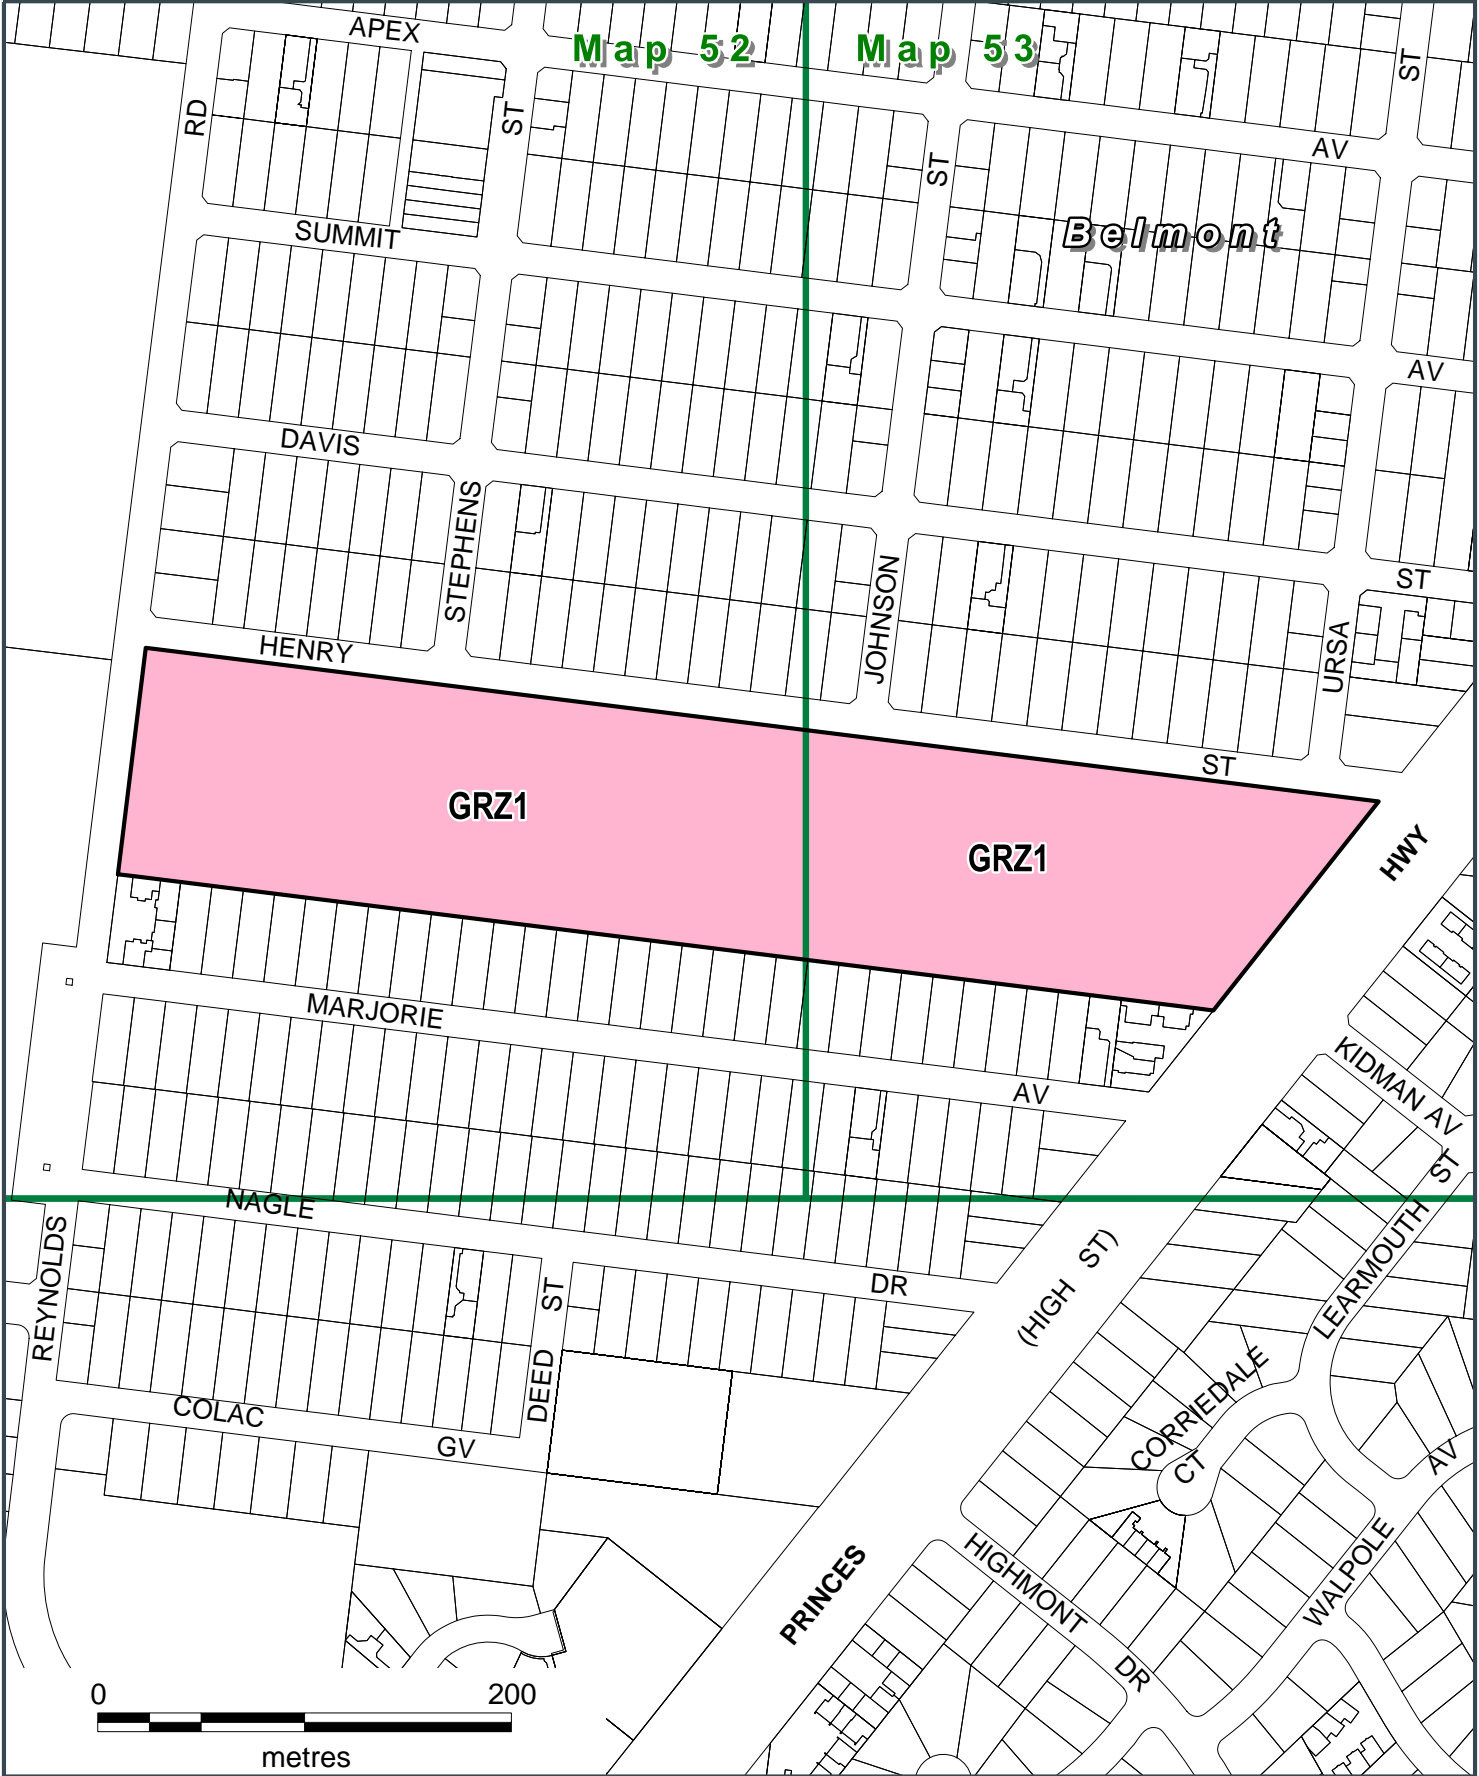

# GREATER GEELONG PLANNING SCHEME

Map 52

Map 53

## LEGEND

**GRZ1** General Residential Zone - Schedule 1

Part of Planning Scheme Maps 52 & 53