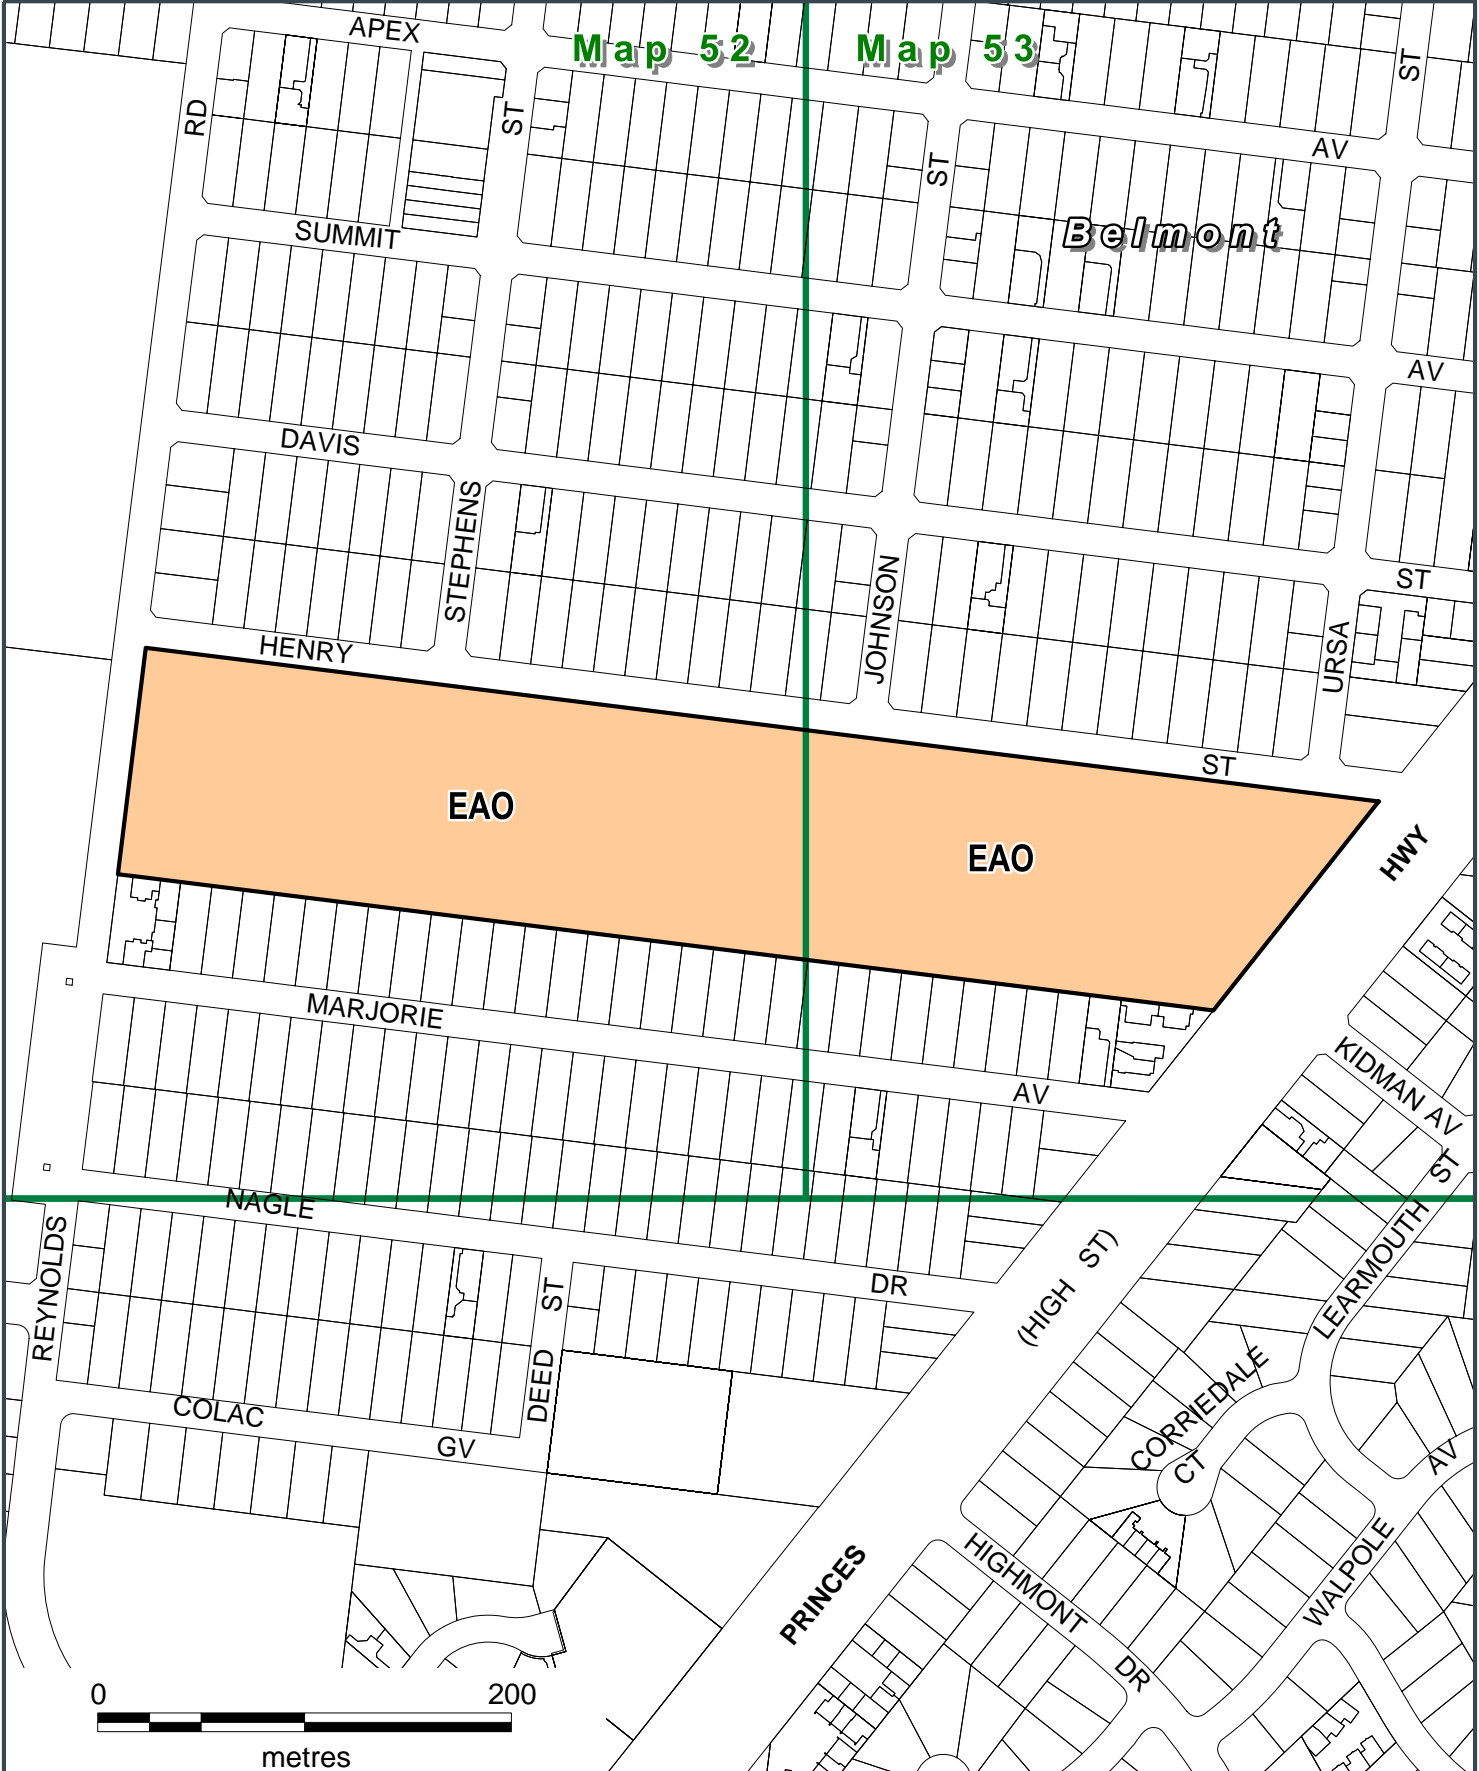

GREATER GEELONG PLANNING SCHEME

Map 52

Map 53

LEGEND

 EAO Environmental Audit Overlay

Part of Planning Scheme Maps 52EAO & 53EAO

AMENDMENT C251