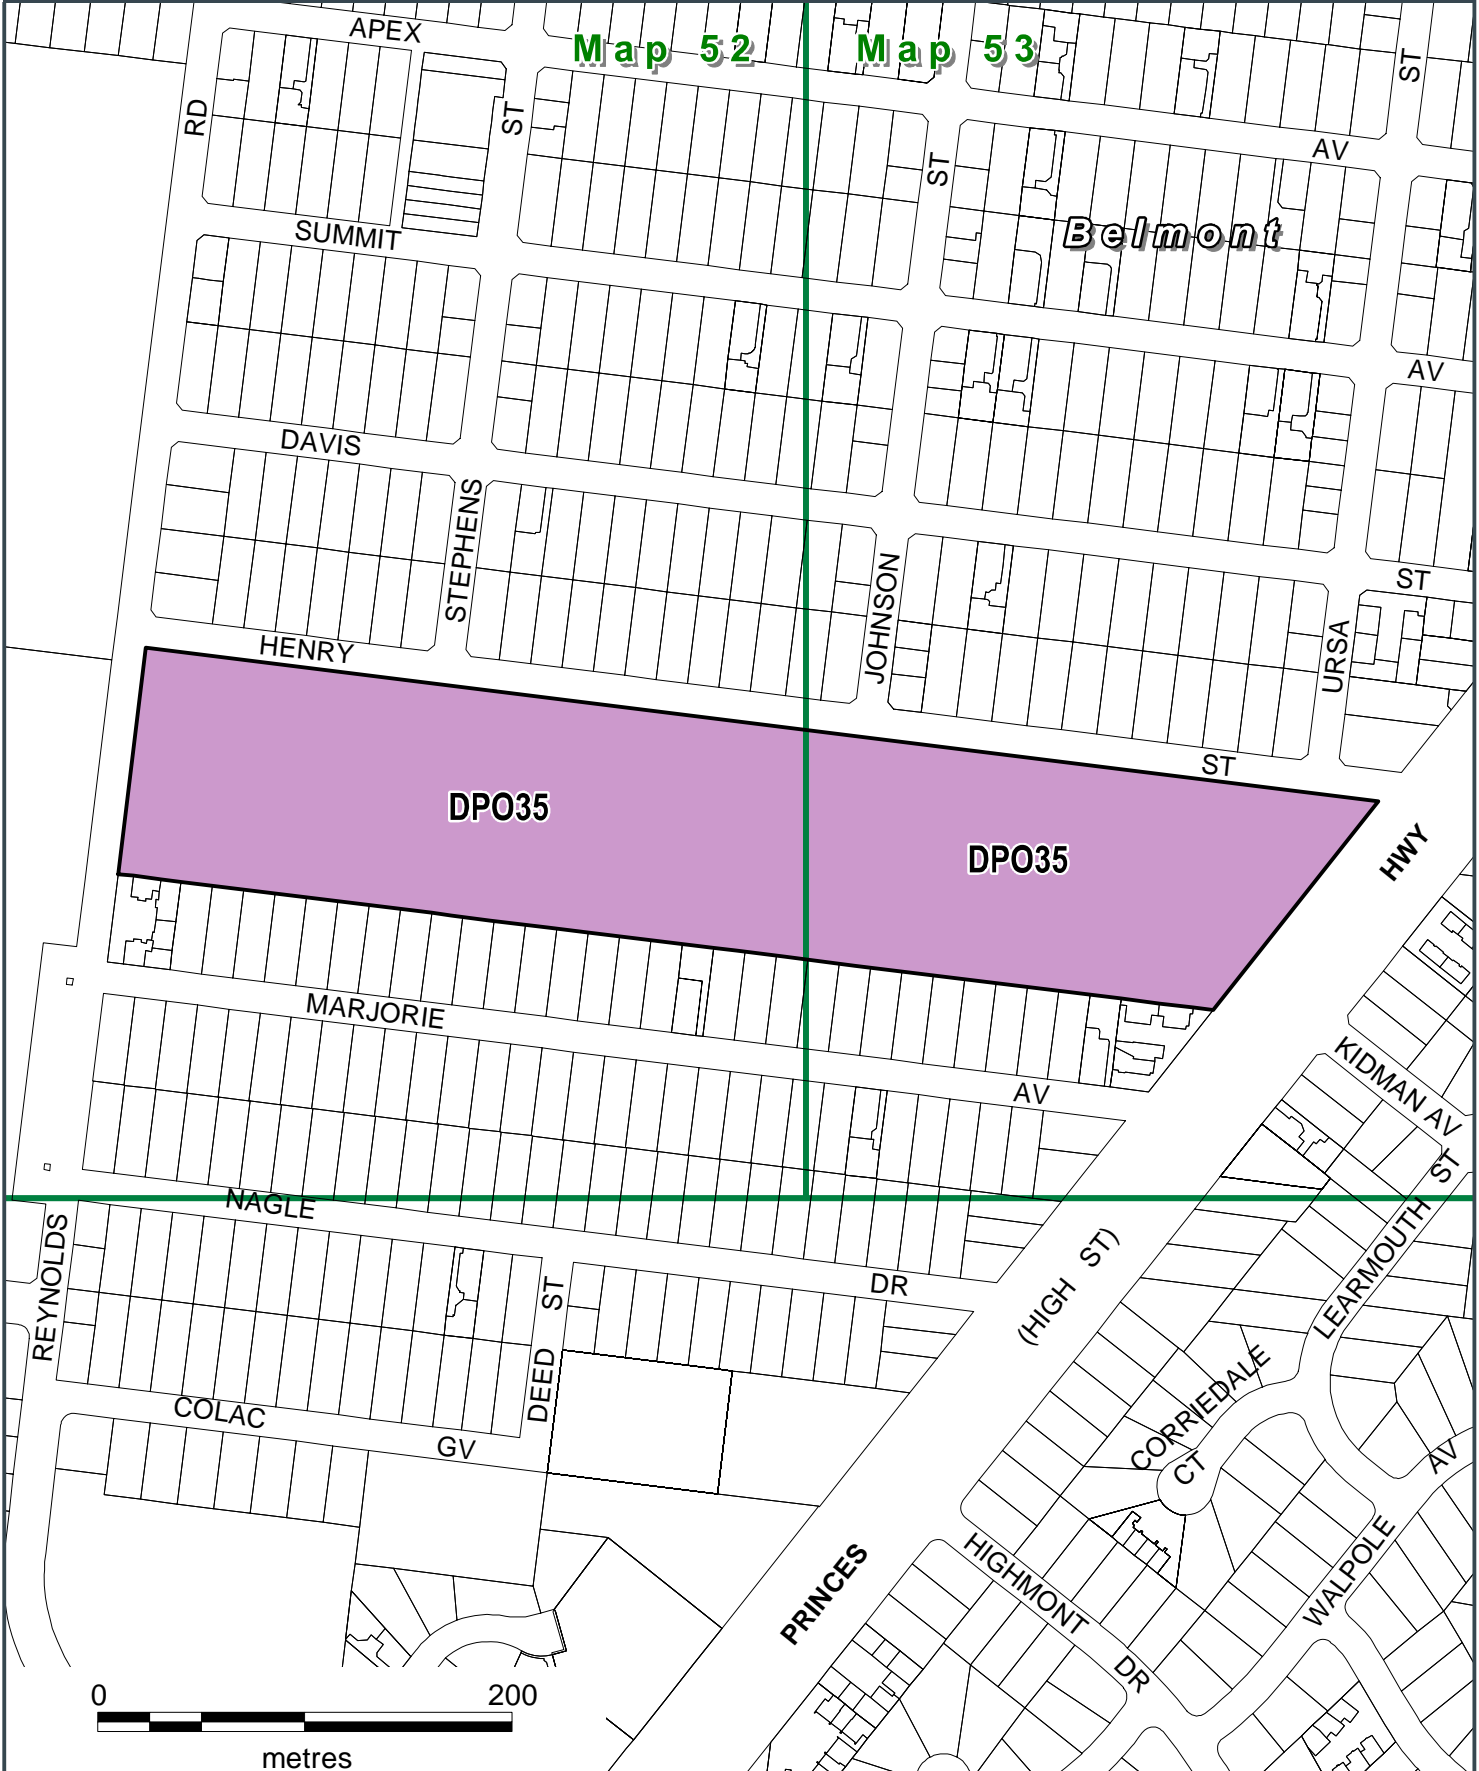

GREATER GEELONG PLANNING SCHEME

Map 52

Map 53

Belmont

DPO35

DPO35

LEGEND

DPO35 Development Plan Overlay - Schedule 35

Part of Planning Scheme Maps 52DPO & 53DPO

AMENDMENT C251