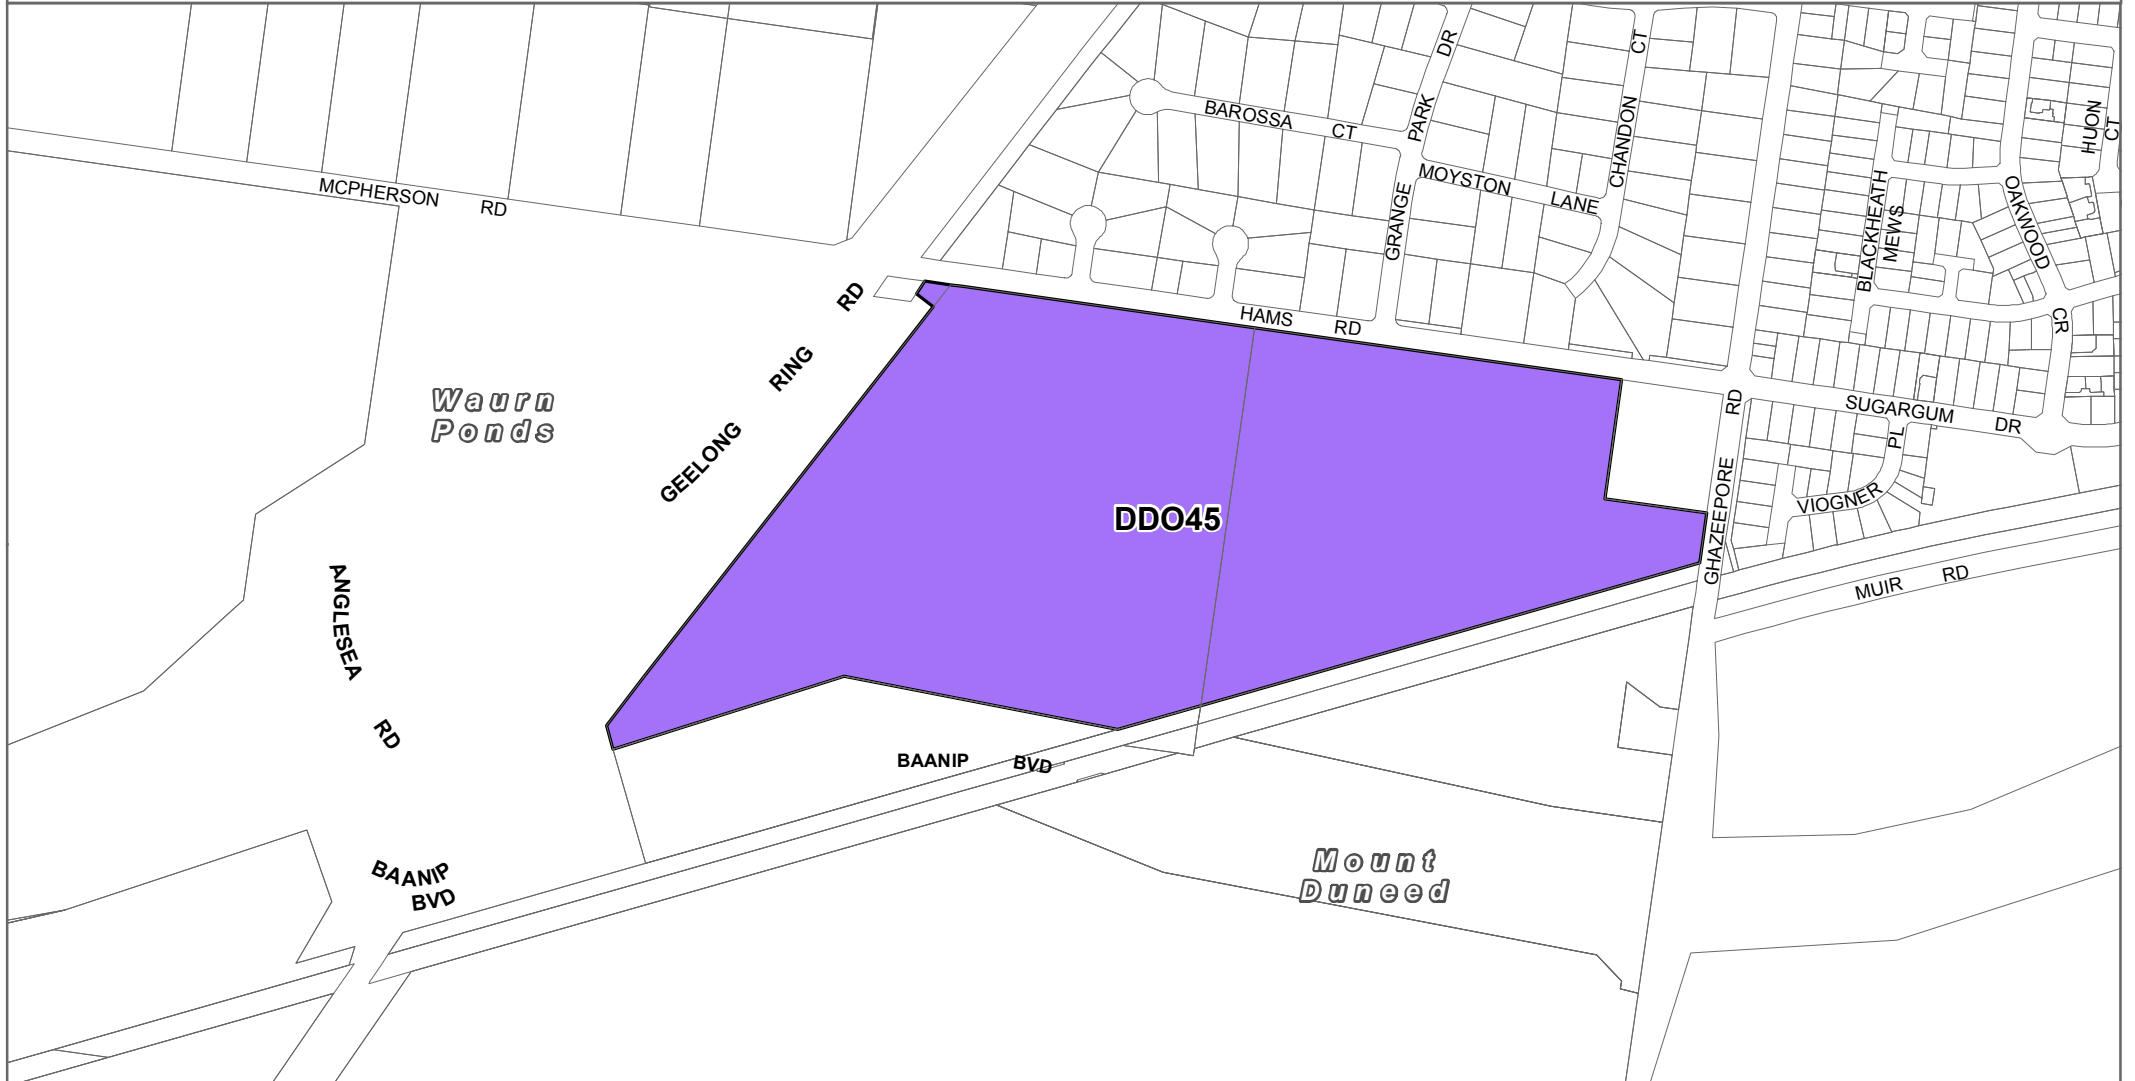

# GREATER GEELONG PLANNING SCHEME - LOCAL PROVISION AMENDMENT C372

**LEGEND**

- DDO45 - Design and Development Overlay - Schedule 45
- Local Government Area

**Disclaimer**  
 This publication may be of assistance to you but the State of Victoria and its employees do not guarantee that the publication is without flaw of any kind or is wholly appropriate for your particular purposes and therefore disclaims all liability for any error, loss or other consequence which may arise from you relying on any information in this publication.

© The State of Victoria Department of Environment, Land, Water and Planning 2018

Planning Group  
 Print Date: 8/01/2019

Environment,  
 Land, Water  
 and Planning

Part of Planning Scheme Map 65DDO